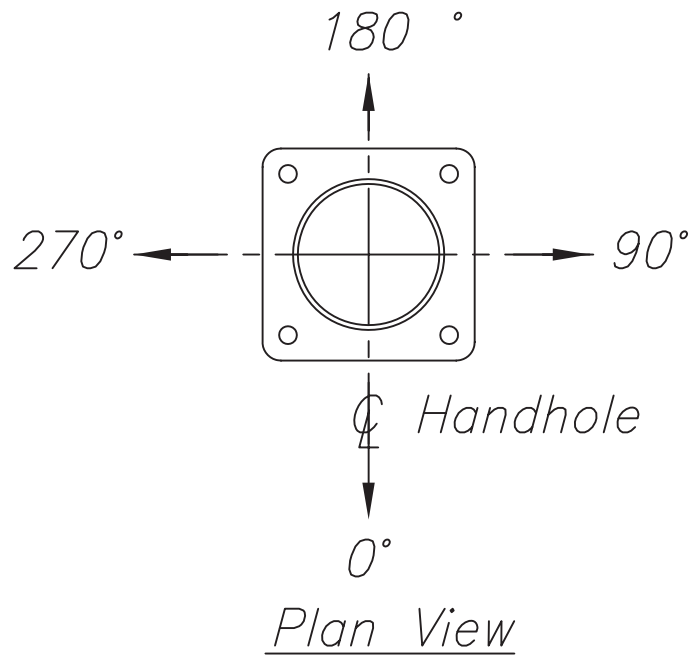

Standard Locations for Festoon

Front View

<i>Standard Locations for Festoon</i>			
<i>O</i>	<i>No Festoon</i>	<i>L</i>	<i>24" Up, 90° To Left Of Handhole</i>
<i>A</i>	<i>30" Up, Opposite Handhole</i>	<i>M</i>	<i>48" Up, Opposite Handhole</i>
<i>B</i>	<i>30" Up, Over Handhole</i>	<i>N</i>	<i>48" Up, Over Handhole</i>
<i>C</i>	<i>30" Up, 90° To Right Of Handhole</i>	<i>P</i>	<i>48" Up, 90° To Right Of Handhole</i>
<i>D</i>	<i>30" Up, 90° To Left Of Handhole</i>	<i>Q</i>	<i>48" Up, 90° To Left Of Handhole</i>
<i>E</i>	<i>36" Up, Opposite Handhole</i>	<i>R</i>	<i>10' Up, Opposite Handhole</i>
<i>F</i>	<i>36" Up, Over Handhole</i>	<i>S</i>	<i>10' Up, Over Handhole</i>
<i>G</i>	<i>36" Up, 90° To Right Of Handhole</i>	<i>T</i>	<i>10' Up, 90° To Right Of Handhole</i>
<i>H</i>	<i>36" Up, 90° To Left Of Handhole</i>	<i>U</i>	<i>10' Up, 90° To Left Of Handhole</i>
<i>I</i>	<i>24" Up, Opposite Handhole</i>	<i>V</i>	<i>15' Up, Opposite Handhole</i>
<i>J</i>	<i>24" Up, Over Handhole – DO NOT USE</i>	<i>W</i>	<i>15' Up, Over Handhole</i>
<i>K</i>	<i>24" Up, 90° To Right Of Handhole</i>	<i>X</i>	<i>15' Up, 90° To Right Of Handhole</i>
	<i>Y</i>	<i>15' Up, 90° To Left Of Handhole</i>	